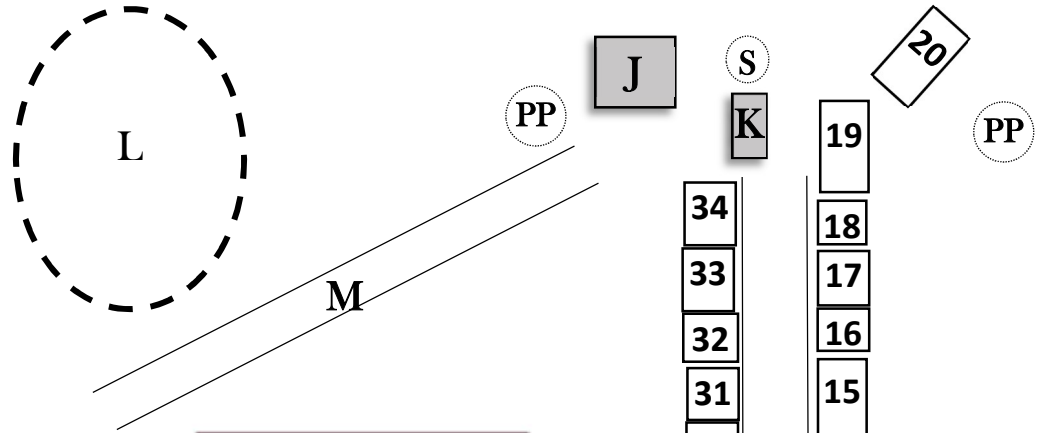

- 1 Open Seating Tent
- 2 Pony Rides
- 3 Petting Zoo
- 4 Heath Fire Dept BBQ
- 5 Open Eating Tent/Bingo

- 8
- 9
- 10
- 11
- 12
- 13
- 14
- 15
- 16 Police Tent
- 17 Ferrier

Vendor Spaces

- 24 Local Craft Beer & Cider Tent
- 25 Music Tent

Vendor Spaces

- 35 Pre-paid Tickets (wristbands)
- 36 Speaker's Tent
- 37 Cattle Show Tent

- A – Fair Secretary
- B – Upper Food Booth
- C – Exhibit Hall
- D – First Aid
- E – Solomon Temple Barn
- F – Rabbit/Chicken Barn
- G – Goat/Sheep Barn
- H – Cattle Barn
- I – Sheep/Goat Pavilion
- J – Horse/Ox Draws
- K – Lower Food Booth
- L – Gymkana Ring
- M – Truck Pull
- (S) – Sanitation Stations
- (PP) – Porta-potties